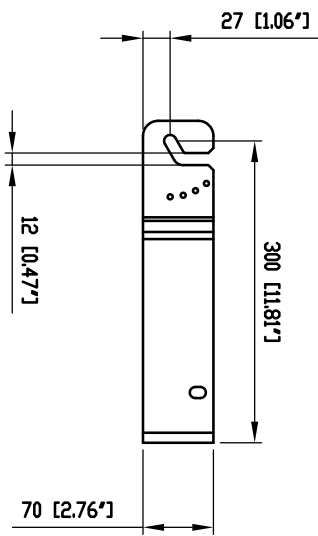

H-BR 2X ART 710

HORIZONTAL BRAKET FOR ART 710-A AND ART 410-A

DESCRIPTION

Horizontal bracket for wall mounting ART 710-A and ART 410-A.

FEATURES

- Safe and quick speaker installation
- Adjustable inclination
- Painted with black, scratch resistant, paint
- Steel construction

**TECHNICAL SPECIFICATIONS**

Physical specifications	Cabinet/Case Material:	Steel
Size	Height:	70 mm / 2.76 inches
	Width:	545 mm / 21.46 inches
	Depth:	300 mm / 11.81 inches
	Weight:	6.85 kg / 15.1 lbs
Shipping information	Package Height:	90 mm / 3.54 inches
	Package Width:	740 mm / 29.13 inches
	Package Depth:	340 mm / 13.39 inches
	Package Weight:	7.31 kg / 16.12 lbs

PART NUMBER

- **13360103**

H-BR 2X ART 710

EAN 8024530015848

AC ART710 H-BR