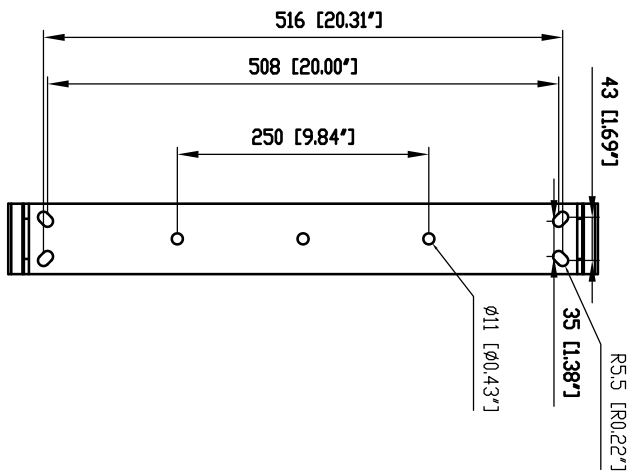

H-BR 2X ART 710

HORIZONTAL BRAKET FOR ART 710-A AND ART 410-A

DESCRIPTION

Horizontal bracket for wall mounting ART 710-A and ART 410-A.

FEATURES

- Safe and quick speaker installation
- Adjustable inclination
- Painted with black, scratch resistant, paint
- Steel construction

**TECHNICAL SPECIFICATIONS**

Physical specifications	Cabinet/Case Material:	Steel
Size	Height:	70 mm / 2.76 inches
	Width:	545 mm / 21.46 inches
	Depth:	300 mm / 11.81 inches
	Weight:	6.85 kg / 15.1 lbs
Shipping information	Package Height:	90 mm / 3.54 inches
	Package Width:	740 mm / 29.13 inches
	Package Depth:	340 mm / 13.39 inches
	Package Weight:	7.31 kg / 16.12 lbs

PART NUMBER

- **13360103**

H-BR 2X ART 710

EAN 8024530015848

AC ART710 H-BR