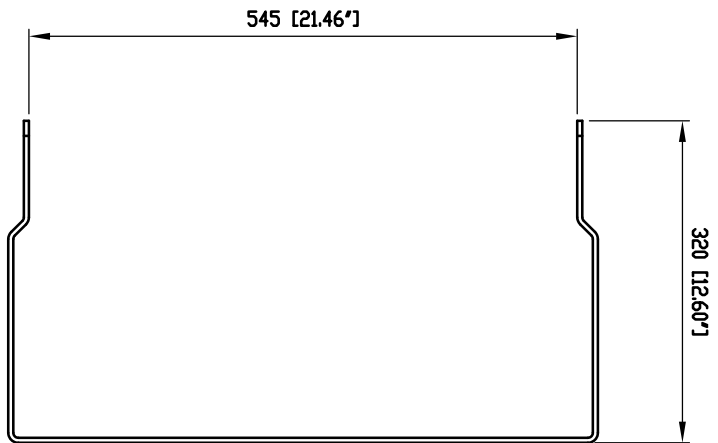

AC ART710 H-BR