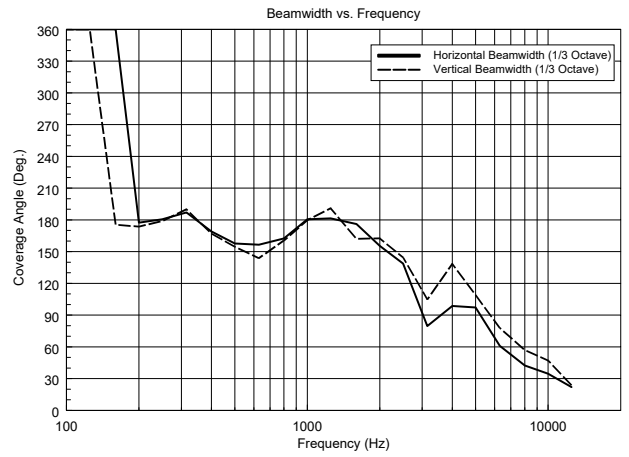

Wall mount
20° tilt

Wall mount
45° horizontal angle

90°
Wall mount
pair

Desk top

HORIZONTAL 1/3 POLAR PLOT

VERTICAL 1/3 POLAR PLOT

ACCESSOIRES

A 1331 - WALL OR TABLE SUPPORT FOR DU31