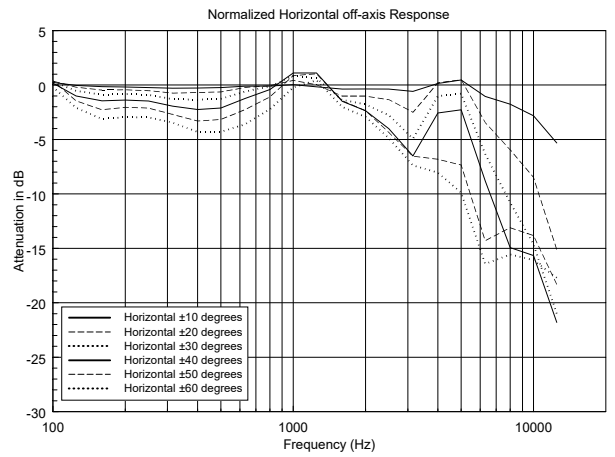

Wall mount
20° tilt

Wall mount
45° horizontal angle

90°
Wall mount
pair

Desk top

HORIZONTAL 1/3 POLAR PLOT

VERTICAL 1/3 POLAR PLOT

ACCESSOIRES

A 1331 - WALL OR TABLE SUPPORT FOR DU31