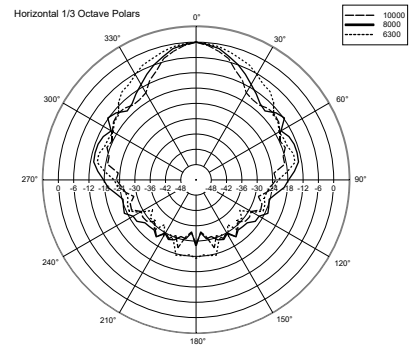

Wall mount
20° tilt

Wall mount
45° horizontal angle

90°
Wall mount
pair

Desk top

HORIZONTAL 1/3 POLAR PLOT

VERTICAL 1/3 POLAR PLOT

ACCESSOIRES

A 1331 - WALL OR TABLE SUPPORT FOR DU31