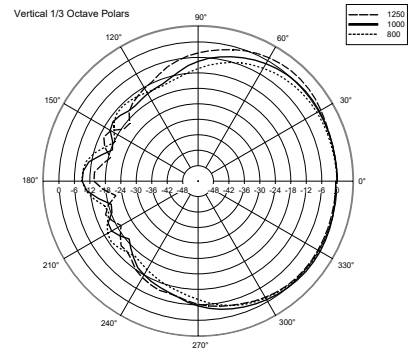

Wall mount
20° tilt

Wall mount
45° horizontal angle

90°
Wall mount
pair

Desk top

HORIZONTAL 1/3 POLAR PLOT

VERTICAL 1/3 POLAR PLOT

ACCESSOIRES

A 1331 - WALL OR TABLE SUPPORT FOR DU31