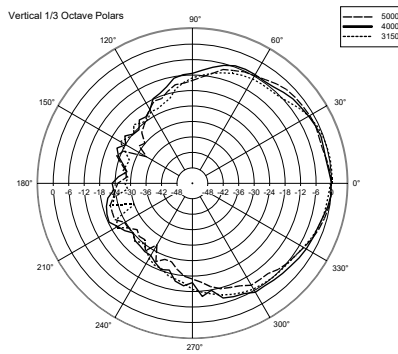

Wall mount
20° tilt

Wall mount
45° horizontal angle

90°
Wall mount
pair

Desk top

HORIZONTAL 1/3 POLAR PLOT

VERTICAL 1/3 POLAR PLOT

ACCESSOIRES

A 1331 - WALL OR TABLE SUPPORT FOR DU31