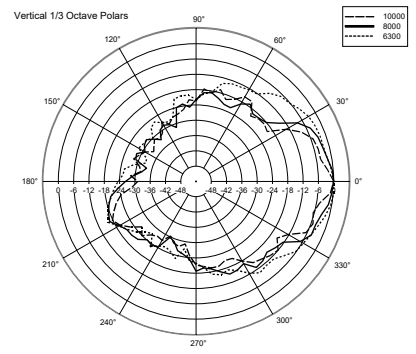

Wall mount
20° tilt

Wall mount
45° horizontal angle

90°
Wall mount
pair

Desk top

HORIZONTAL 1/3 POLAR PLOT

VERTICAL 1/3 POLAR PLOT

ACCESSOIRES

A 1331 - WALL OR TABLE SUPPORT FOR DU31