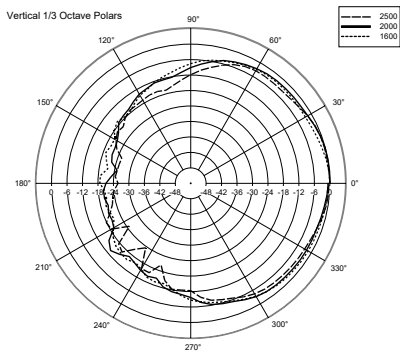

Wall mount
20° tilt

Wall mount
45° horizontal angle

90°
Wall mount
pair

Desk top

HORIZONTAL 1/3 POLAR PLOT

VERTICAL 1/3 POLAR PLOT

ACCESSOIRES

A 1331 - WALL OR TABLE SUPPORT FOR DU31