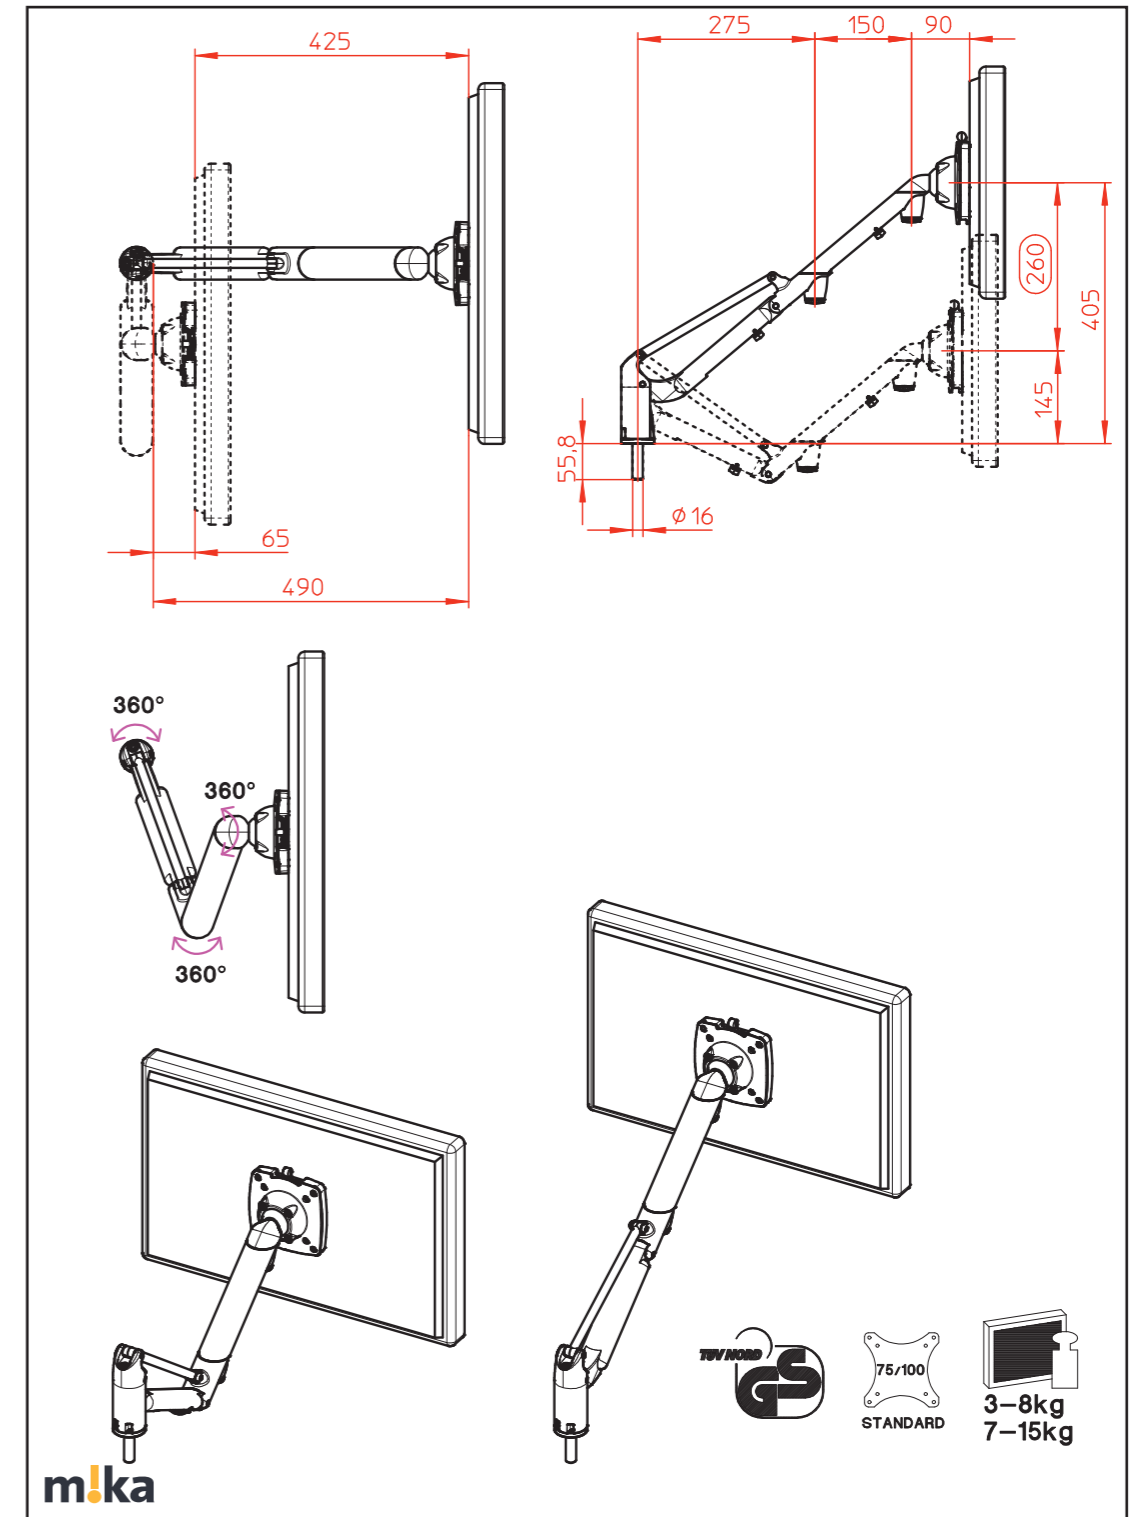

m!ka EasyLift

	Product ID	Description	
	YT3801	3-8kg	m!ka EasyLift Monitor Arm S
	YT3802	7-15kg	max range 14.37" (36.5cm) max height 11" (28cm)
	YT3811	3-8kg	m!ka EasyLift Monitor Arm M
	YT3812	7-15kg	max range 20.28" (51.5cm) max height 16" (40.5cm)
	YT3821	3-8kg	m!ka EasyLift Monitor Arm L
	YT3822	7-15kg	max range 20.28" (51.5cm) max height 12" (30.5cm)

m!ka Easy Lift Monitor Arm S

YT3801 EasyLift S 3-8kg

YT3802 EasyLift S 7-15kg

m!ka Easy Lift Monitor Arm M

YT3811 EasyLift M 3-8kg

YT3812 EasyLift M 7-15kg

m!ka Easy Lift Monitor Arm L

YT3821 EasyLift L 3-8kg

YT3822 EasyLift L 7-15kg