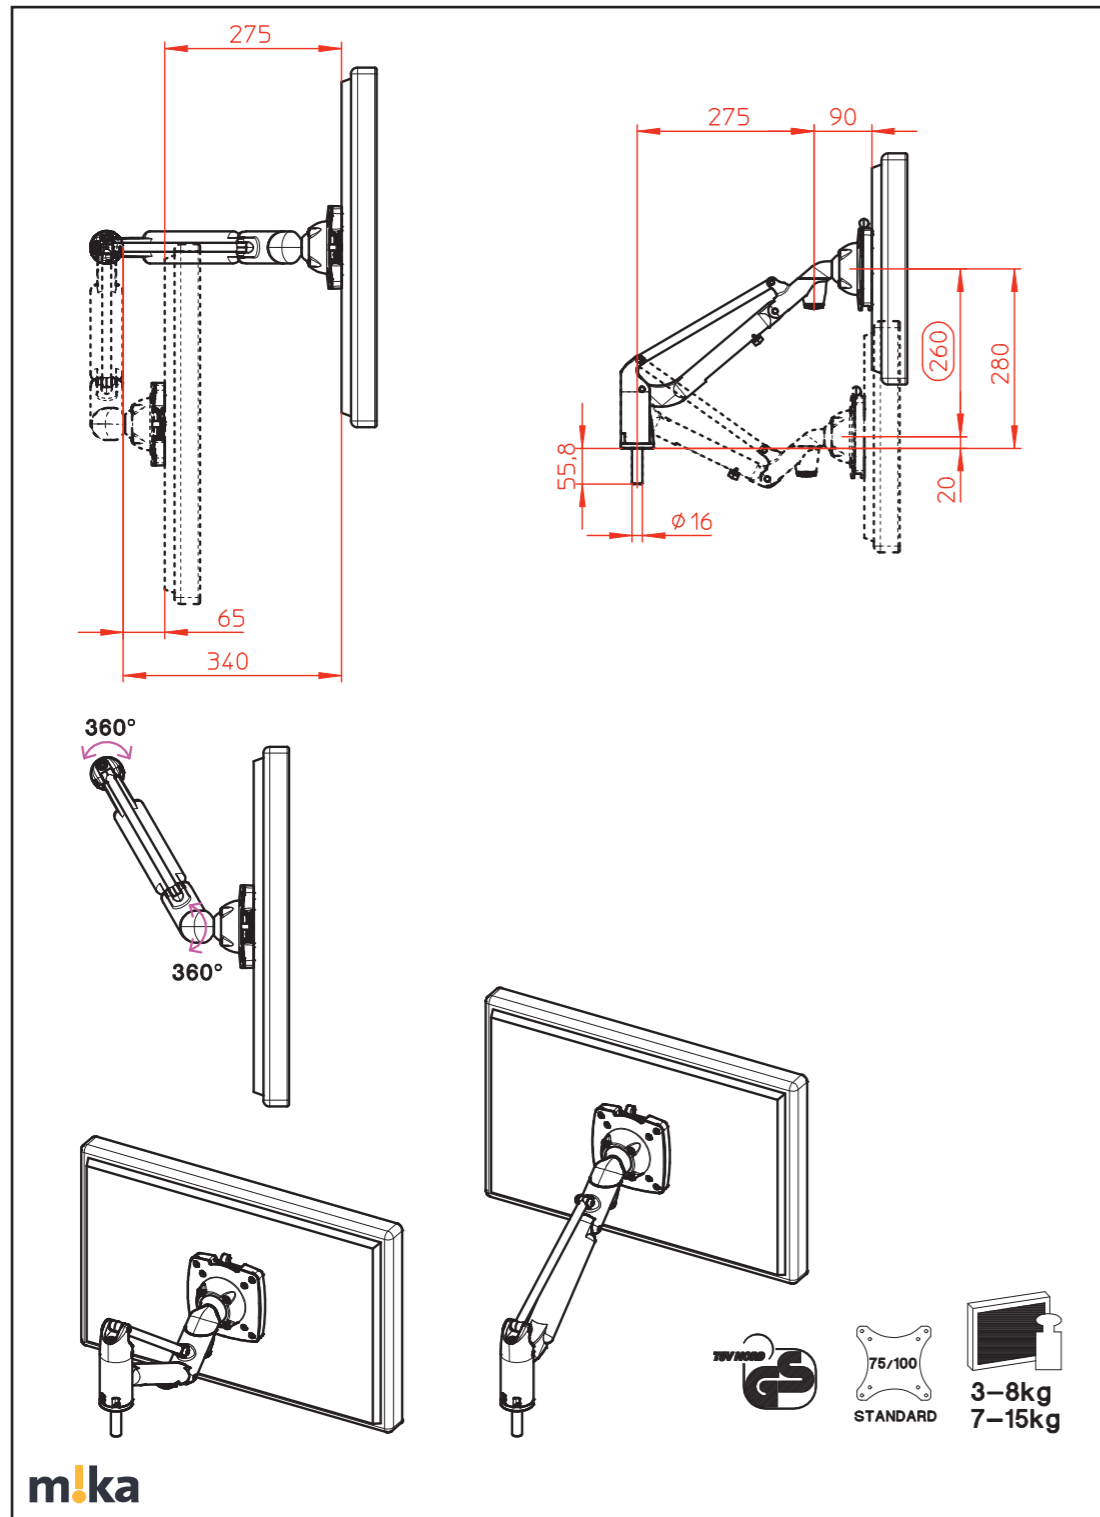

m!ka EasyLift

	Product ID	Description	
	YT3801	3-8kg	m!ka EasyLift Monitor Arm S
	YT3802	7-15kg	max range 14.37" (36.5cm) max height 11" (28cm)
	YT3811	3-8kg	m!ka EasyLift Monitor Arm M
	YT3812	7-15kg	max range 20.28" (51.5cm) max height 16" (40.5cm)
	YT3821	3-8kg	m!ka EasyLift Monitor Arm L
	YT3822	7-15kg	max range 20.28" (51.5cm) max height 12" (30.5cm)

m!ka Easy Lift Monitor Arm S

YT3801 EasyLift S 3-8kg

YT3802 EasyLift S 7-15kg

m!ka Easy Lift Monitor Arm M

YT3811 EasyLift M 3-8kg

YT3812 EasyLift M 7-15kg

m!ka Easy Lift Monitor Arm L

YT3821 EasyLift L 3-8kg

YT3822 EasyLift L 7-15kg